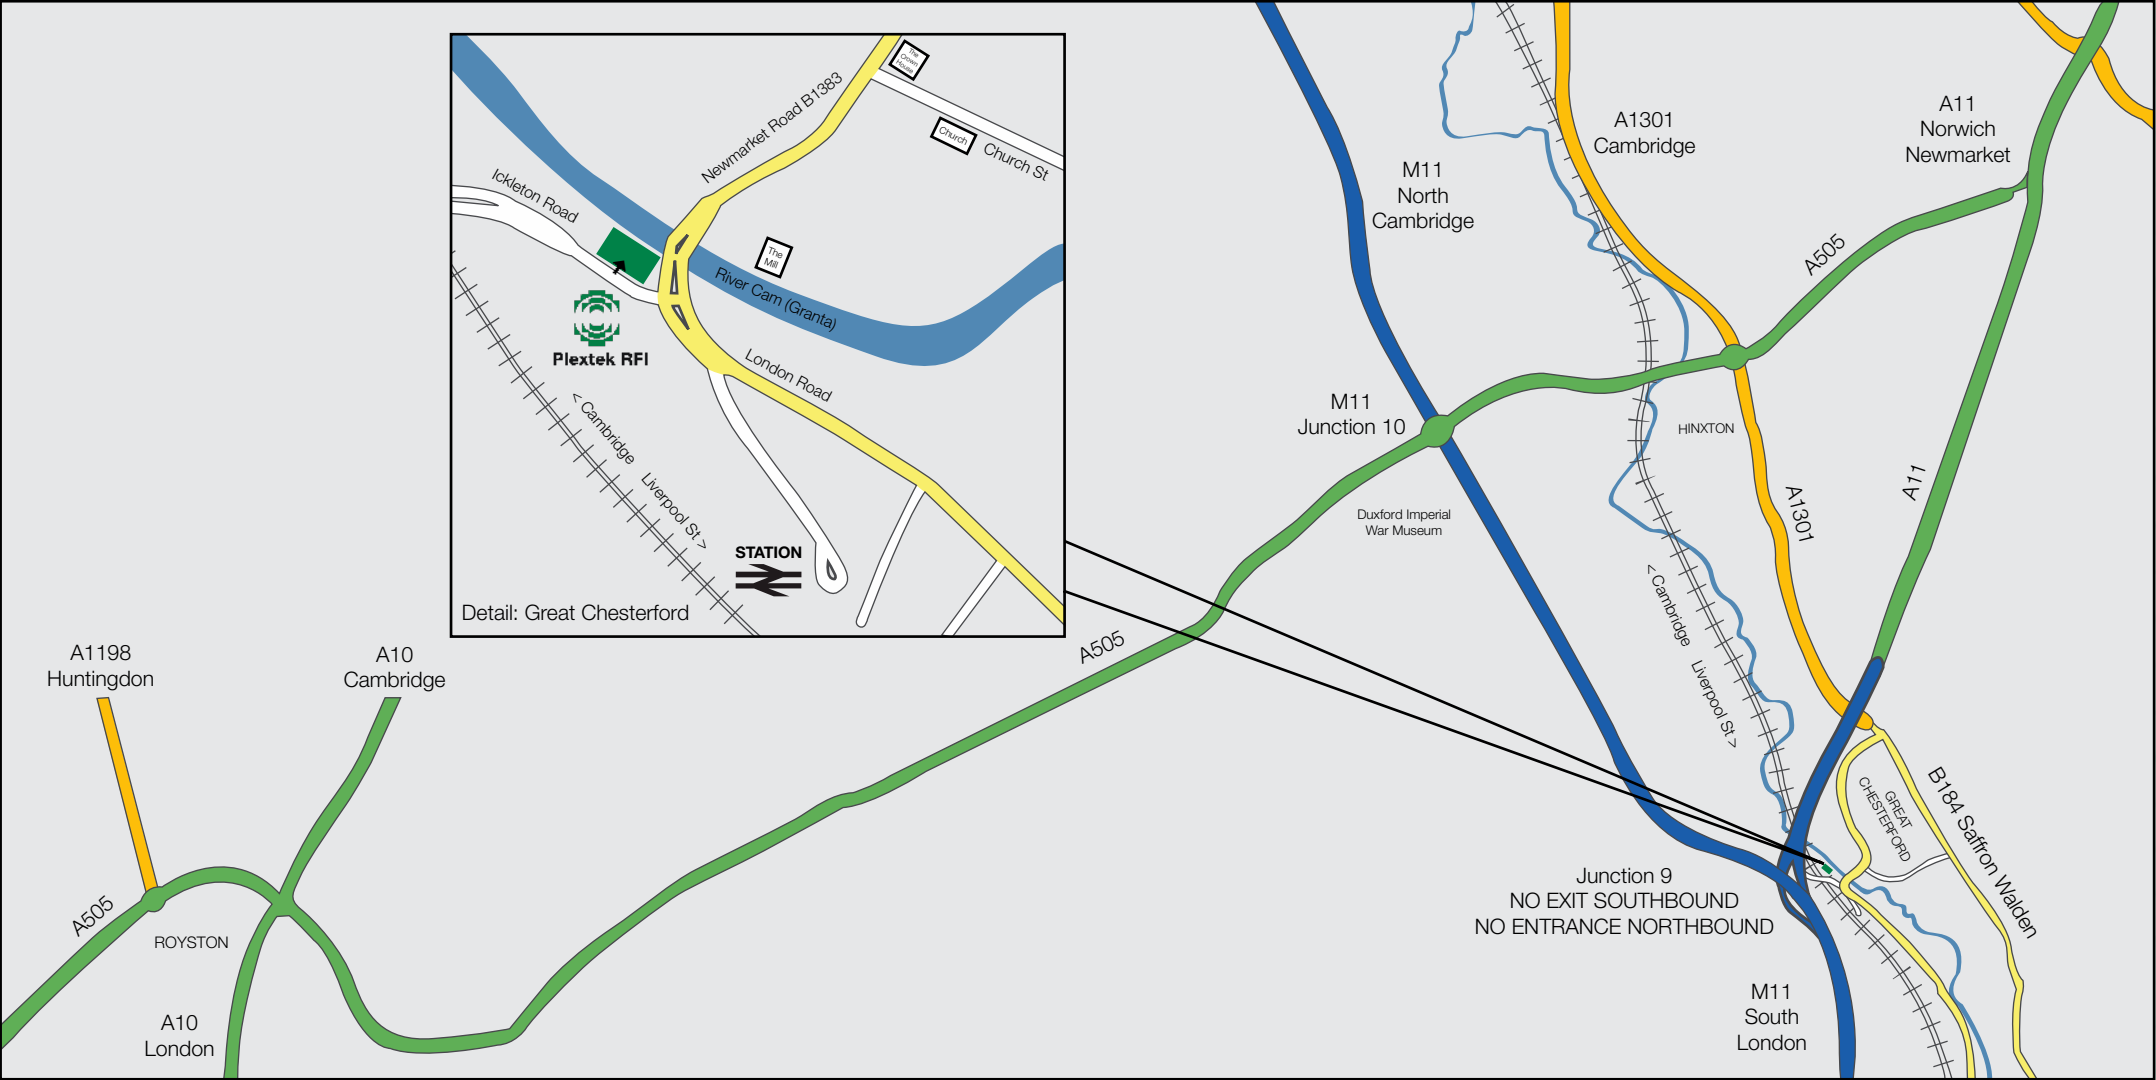

Directions to Plextek RFI Ltd.

Plextek RFI Ltd., The Plextek Building, London Road,
Great Chesterford, Saffron Walden, CB10 1NY, UK
Telephone: +44 (0)1799 533200

Plextek RFI